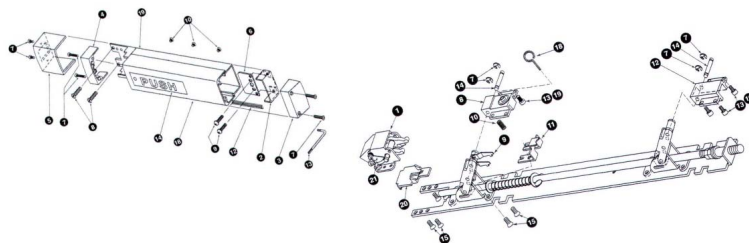

1590 Rim

Rating: Not Rated Yet

[Ask a question about this product](#)

Manufacturer [Dor-O-Matic](#)

Description

Dor-O-Matic (Falcon)

1590 Rim Device

Features:

Touchbar Design

Non-Handed

Low Profile

Touchbar Design

//