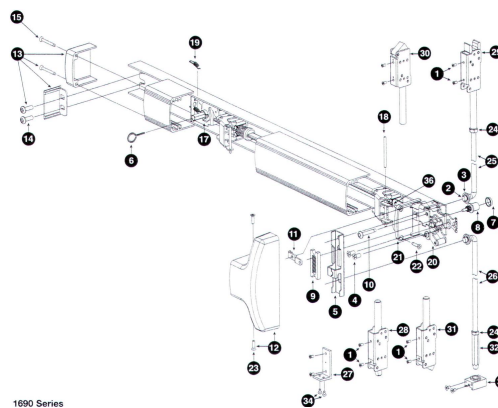

1690 Concealed Vertical Rod

Rating: Not Rated Yet
[Ask a question about this product](#)

Manufacturer [Dor-O-Matic](#)

Description

Dor-O-Matic (Falcon)

1690 Concealed Vertical Rod

Features:

Pushbar Design

Non-Handed

Narrow Stile

//